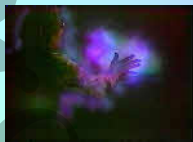

Give us a call to discuss your requirements

Tel: 01621 813020 / ans phone / fax

E-mail info@aura-interpretations.com

www.aura-interpretations.com

As recommended by TV Psychic Tony Stockwell.

Illuminate The Colours in Your life.

Still Images from Live Video Aura Session.

Dr Heroka Ph.D Physicist Projecting Spiritual Healing Energies

• Healer Therapy & Validation

Have your healing energies captured in real time live video, for display on screen or to recordable cd playable on most computers.